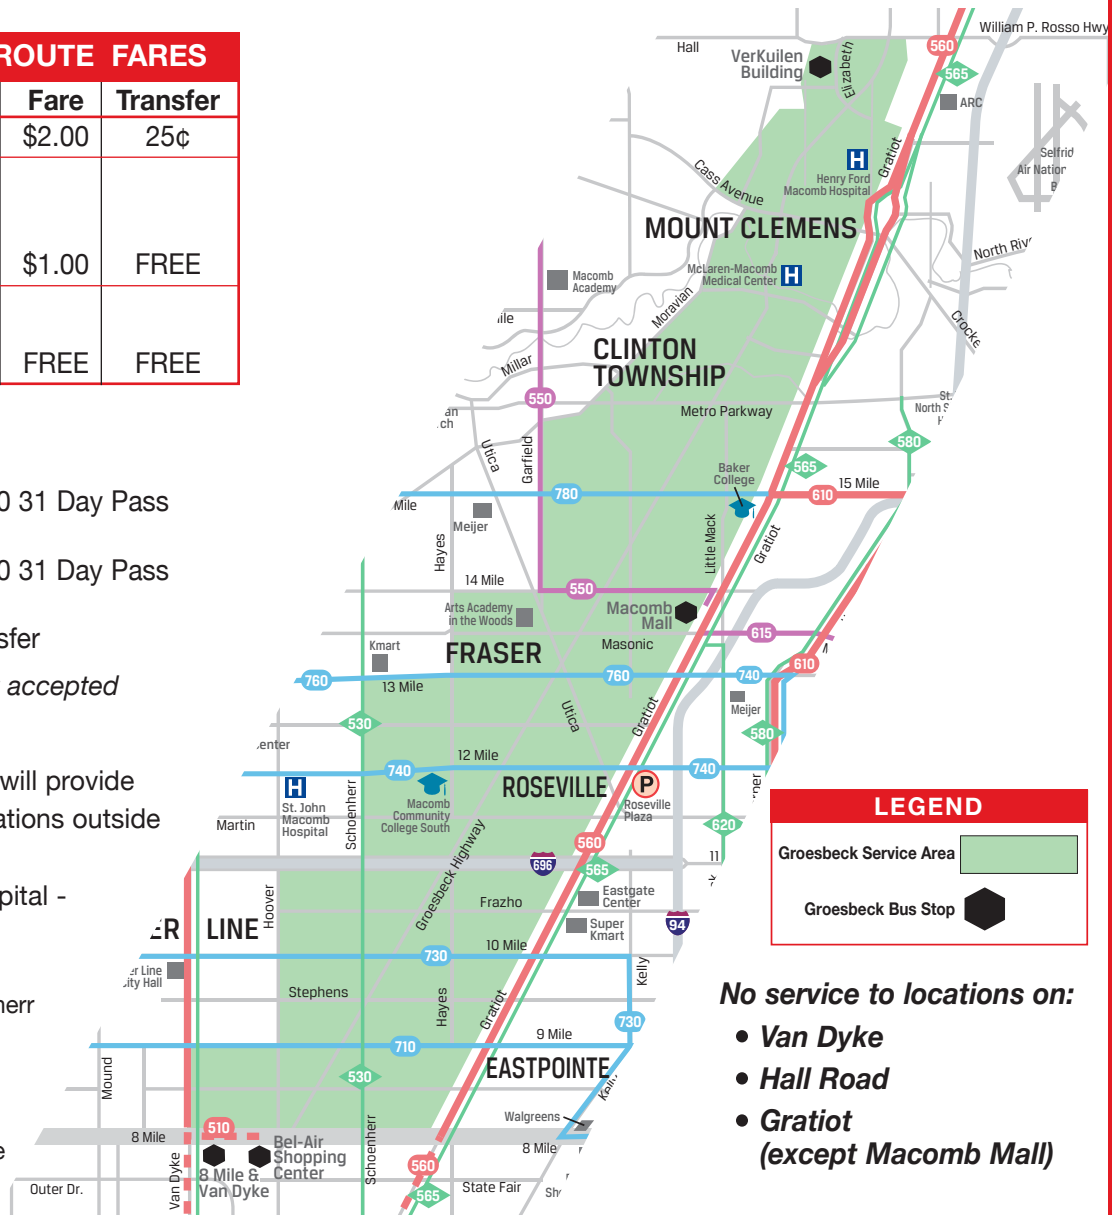

Southbound passengers north of Elizabeth should be ready for pickup 10 minutes earlier than the VerKuijen Timepoint.

Effective 4/14/2014

# Groesbeck Flex Route Service Area

| GROESBECK FLEX ROUTE FARES  |        |          |
|---|--------|----------|
|   | Fare   | Transfer |
| Full (Ages 6-64)  | \$2.00 | 25¢      |
| Reduced <ul style="list-style-type: none"> <li>• Older Adults Age 65+</li> <li>• People with Disabilities</li> <li>• Medicare Card Holders</li> </ul> | \$1.00 | FREE     |
| Under 6 Years of Age when accompanied by an adult   | FREE   | FREE     |

### Payment Options\*

- Cash
- Validated SMART \$2.00 31 Day Pass for Full Fare
- Validated SMART \$1.00 31 Day Pass for Reduced Fare
- Valid Fixed Route Transfer

\*SMART Value Passes not accepted

The Groesbeck Flex Route will provide service to the following locations outside the service area:

- St. John Macomb Hospital - Hoover & 12 Mile
- Kmart - 13 Mile east of Schoenherr
- Meijer - 15 Mile east of Hayes
- Macomb Academy - Garfield north of 17 Mile